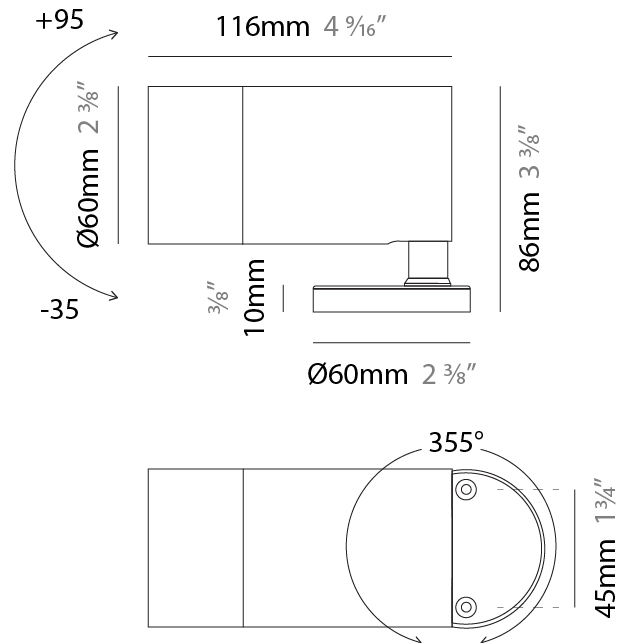

1. To build a product code in our configurator select the specify button on the base model # product page
2. To build a manual product code on this datasheet choose from the options listed below in blue font and add the suffix to the base model #

GENERAL

Series: Vario
Subseries: Vario 60
Brand: Unonovesette
Division: Exterior
Mounting Type: Surface
Mounting Location: Above Ground
Subcategory: Flood

PHYSICAL

Shape: Cylinder
Diameter (mm): 60
Diameter (in): 2 3/8
Height (mm): 116
Height (in): 4 9/16
Light Distribution: Adjustable / Direct
Weight (kg): 0.5
Weight (lbs): 1.102
Installation Requirement: Surface mounted / Spike / Tree strap
Diffuser: Extra clear tempered / Frosted glass 6mm
Fixture Finish: ABA / ANA / ASB
Fixture Material: Machined Anticorodal Aluminium
Cable Details: 350mm NS20N PCP 2x0.5 mm2

ELECTRICAL

Lamp Type: LED
Total Output Wattage (W): 12
Dimming: Phase Dimming (120Vac Only)
Driver Included: No
Driver Location: Remote
Driver Type: Constant Current - Universal
Driver Class: Class 2
Input Voltage (V): 120 - 277
Constant Current (MA): 350

LED

Number of LEDs: 1
Color Temperature (°K): 1800-3000 - Dim to Warm
Max. Delivered Lumen (lm): 824 to 22
CRI: >90 CRI
Lamp Life (hrs): 100000
Special LEDs offerings: Dim to Warm

OPTICAL

Optic°: 20 / 40
Adjustability: Rotational 355°

RATINGS AND CERTIFICATIONS

Certified By: Certified for North American Standards
IP rating: IP66
IK Rating: IK08